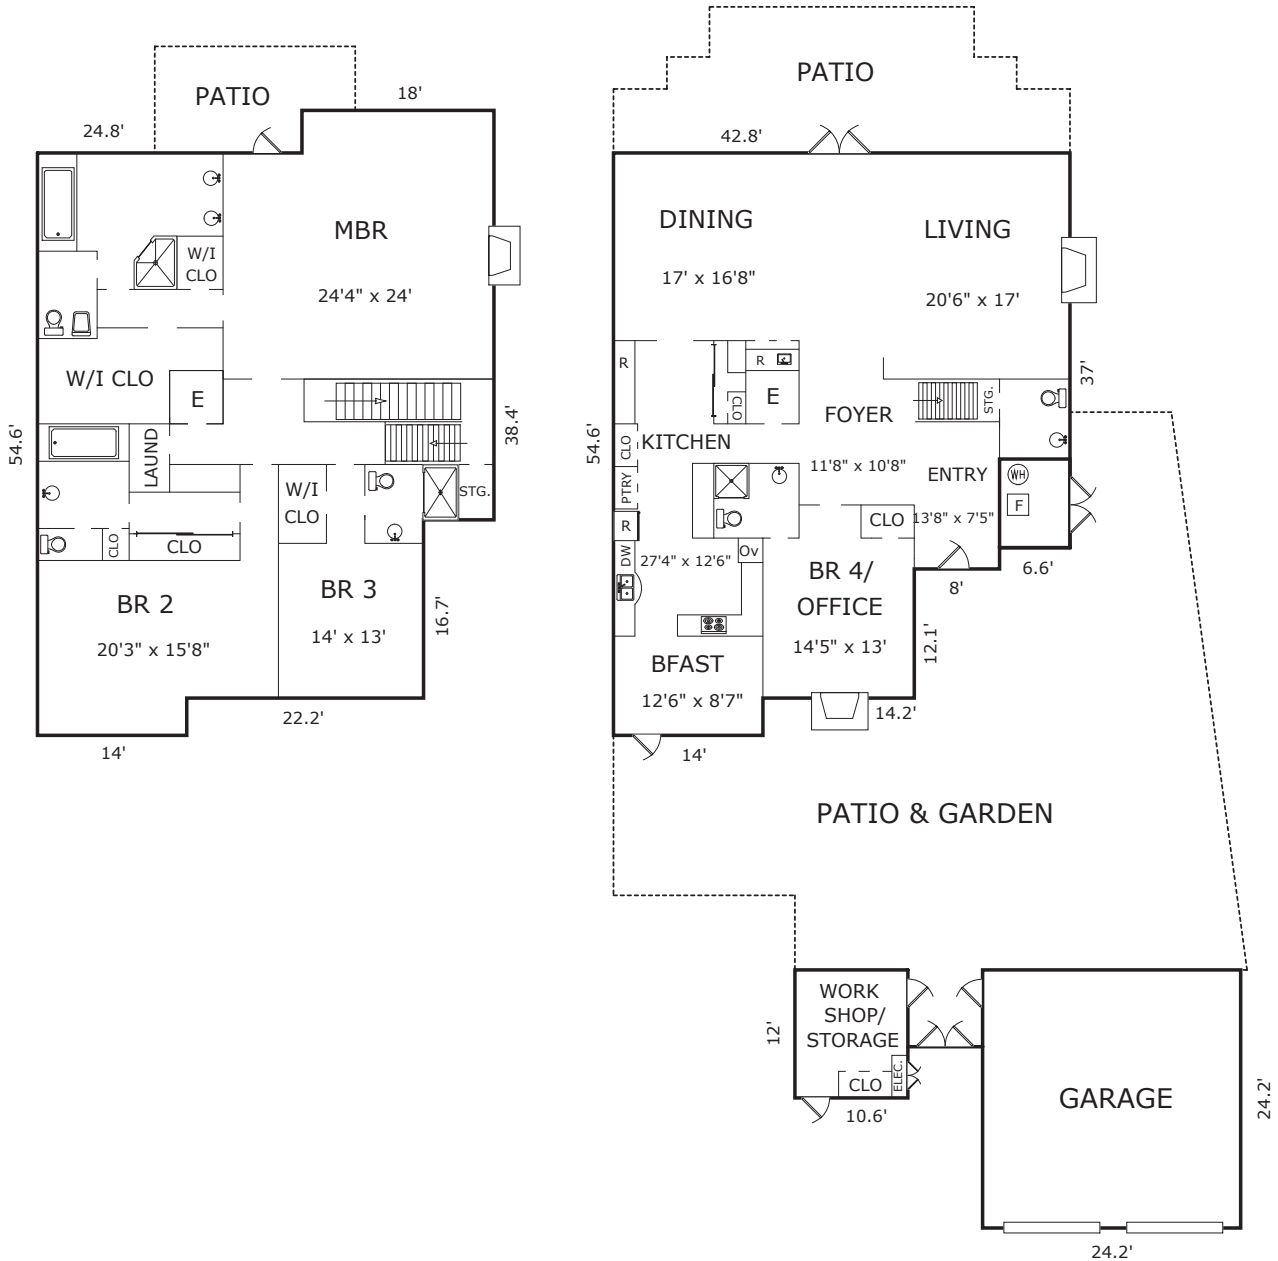

68 SPANISH BAY CIRCLE, PEBBLE BEACH, CA 93953

AREA CALCULATIONS (approximate)

First Floor:	1,991sf
Second Floor:	2,173
Net Livable Area:	4,164sf
Garage:	586
Work Shop / Storage:	127
Patio & Garden:	1,846
Patio:	472
Patio:	168